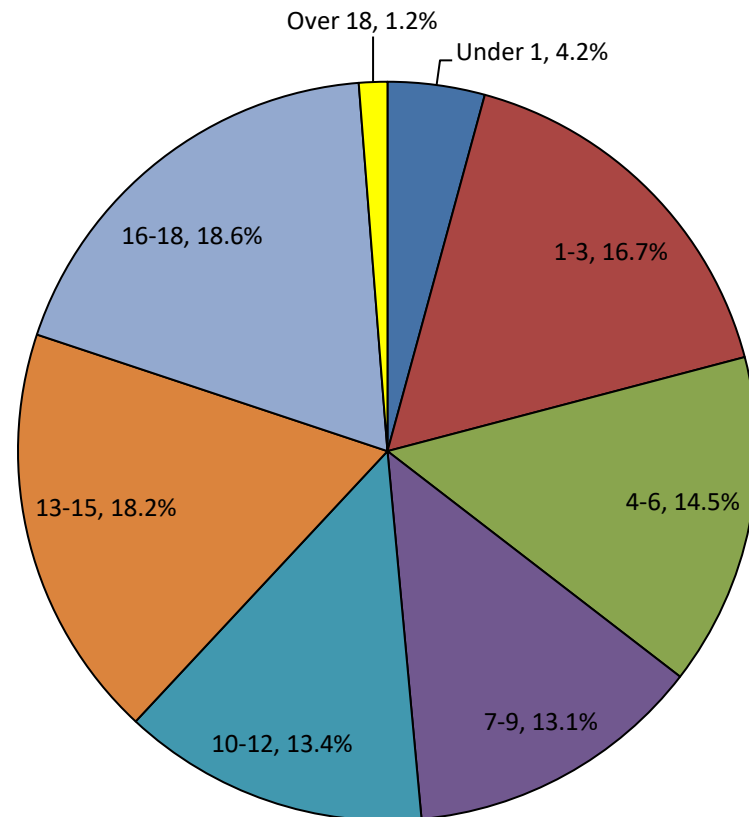

Children in Out of Home Placement by Age Groupings FY2023

July 1, 2022 thru June 30, 2023

Age	#	%
Under 1	260	4.2%
1-3	1,020	16.7%
4-6	891	14.5%
7-9	801	13.1%
10-12	821	13.4%
13-15	1,113	18.2%
16-18	1,142	18.6%
Over 18	76	1.2%
Total	6,124	100.0%
Average Age:	9.5	
Median Age:	10	

Children in Out of Home Placement by Gender and Age FY2023

July 1, 2022 thru June 30, 2023

By Gender

Gender	Kansas City Region		Northeast Region		Northwest Region		Southeast Region		Southwest Region		Wichita Region		Total	
	#	%	#	%	#	%	#	%	#	%	#	%	#	%
Female	530	47.53%	480	50%	306	51.60%	356	48.24%	454	49.13%	864	48.30%	2,990	48.82%
Male	585	52.47%	485	50%	287	48.40%	382	51.76%	470	50.87%	925	51.70%	3,134	51.18%
Total	1,115	100%	965	100%	593	100%	738	100%	924	100%	1,789	100%	6,124	100%