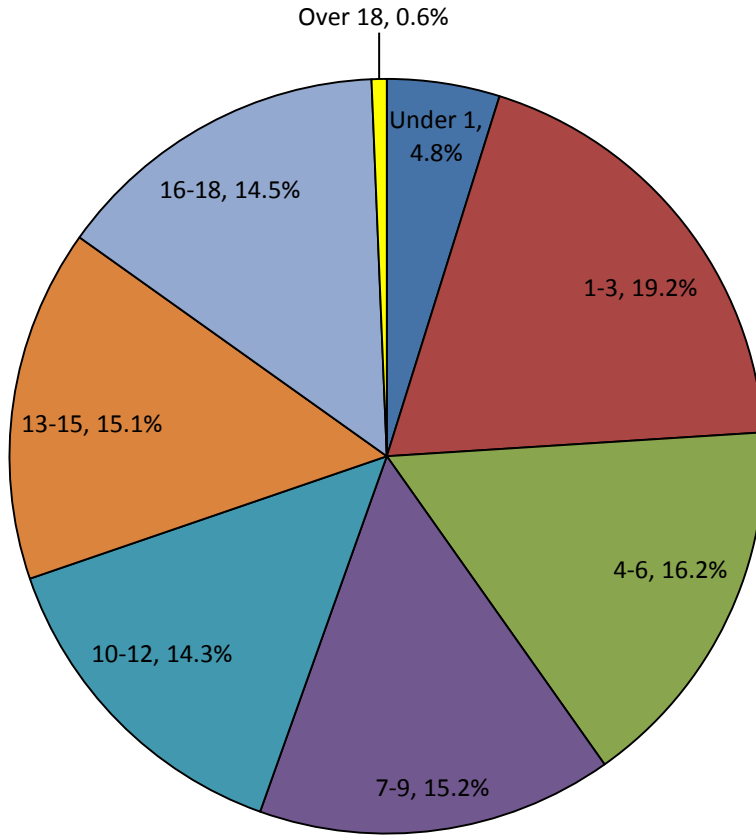

Children in Out of Home Placement by Age Groupings FY2019

On June 30, 2019

Age	#	%
Under 1	366	4.8%
1-3	1,452	19.2%
4-6	1,229	16.2%
7-9	1,155	15.2%
10-12	1,083	14.3%
13-15	1,145	15.1%
16-18	1,099	14.5%
Over 18	49	0.6%
Total	7,578	100.0%
Average Age:		8.6
Median Age:		8

Children in Out of Home Placement by Gender and Age FY2019
On June 30, 2019
By Gender

Gender	East Region		Kansas City Region		West Region		Wichita Region		Total	
	#	%	#	%	#	%	#	%	#	%
Female	943	48%	829	50%	1,070	48%	817	48%	3,659	48%
Male	1,040	52%	834	50%	1,148	52%	897	52%	3,919	52%
Total	1,983	100%	1,663	100%	2,218	100%	1,714	100%	7,578	100%

By Age

Age	East Region		Kansas City Region		West Region		Wichita Region		Total	
	#	%	#	%	#	%	#	%	#	%
0	74	4%	85	5%	106	5%	101	6%	366	5%
1	134	7%	115	7%	143	6%	123	7%	515	7%
2	133	7%	109	7%	147	7%	102	6%	491	6%
3	109	5%	101	6%	139	6%	97	6%	446	6%
4	101	5%	87	5%	115	5%	90	5%	393	5%
5	112	6%	85	5%	127	6%	103	6%	427	6%
6	108	5%	91	5%	127	6%	83	5%	409	5%
7	115	6%	87	5%	115	5%	95	6%	412	5%
8	89	4%	71	4%	105	5%	93	5%	358	5%
9	103	5%	75	5%	103	5%	104	6%	385	5%
10	98	5%	82	5%	96	4%	90	5%	366	5%
11	87	4%	72	4%	105	5%	83	5%	347	5%
12	99	5%	85	5%	100	5%	86	5%	370	5%
13	107	5%	78	5%	105	5%	78	5%	368	5%
14	89	4%	72	4%	115	5%	74	4%	350	5%
15	110	6%	102	6%	136	6%	79	5%	427	6%
16	119	6%	118	7%	151	7%	88	5%	476	6%
17	143	7%	108	6%	126	6%	88	5%	465	6%
18	43	2%	36	2%	41	2%	38	2%	158	2%
19	8	0%	3	0%	13	1%	11	1%	35	0%
20	1	0%	1	0%	3	0%	8	0%	13	0%
21	1	0%	0	0%	0	0%	0	0%	1	0%
Total	1,983	100%	1,663	100%	2,218	100%	1,714	100%	7,578	100%