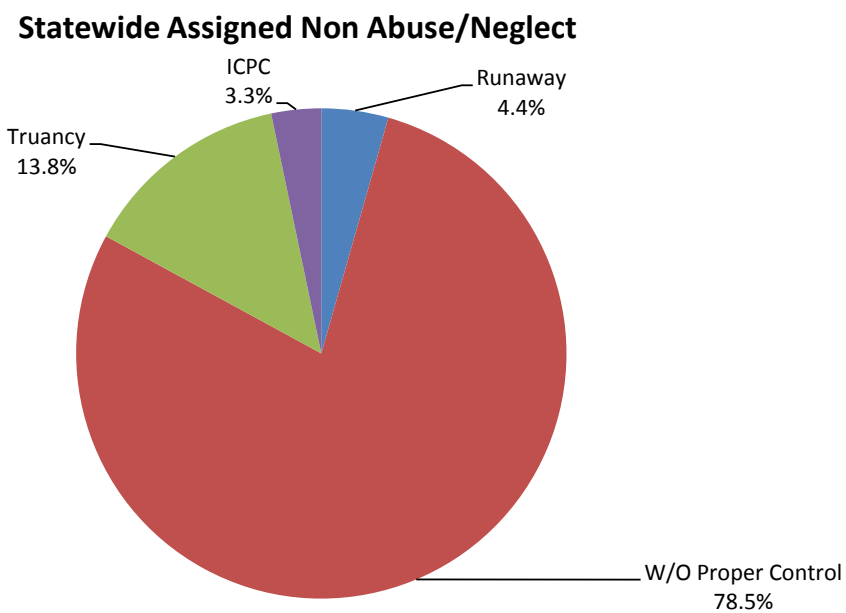

Non Abuse/Neglect Presenting Situations for Assigned CINC Reports FY2010 (July 2009 - June 2010)

	Kansas City Metro	Northeast	South Central	Southeast	West	Wichita	State Total
Runaway	4.4%	2.3%	3.0%	1.8%	2.7%	9.2%	4.4%
Without Proper Control	80.3%	88.0%	88.5%	88.6%	84.0%	54.5%	78.5%
Truancy	10.3%	6.8%	6.6%	5.0%	10.0%	34.0%	13.8%
ICPC	5.1%	2.9%	2.0%	4.7%	3.3%	2.2%	3.3%
Total	100.0%	100.0%	100.0%	100.0%	100.0%	100.0%	100.0%

Source: FACTS