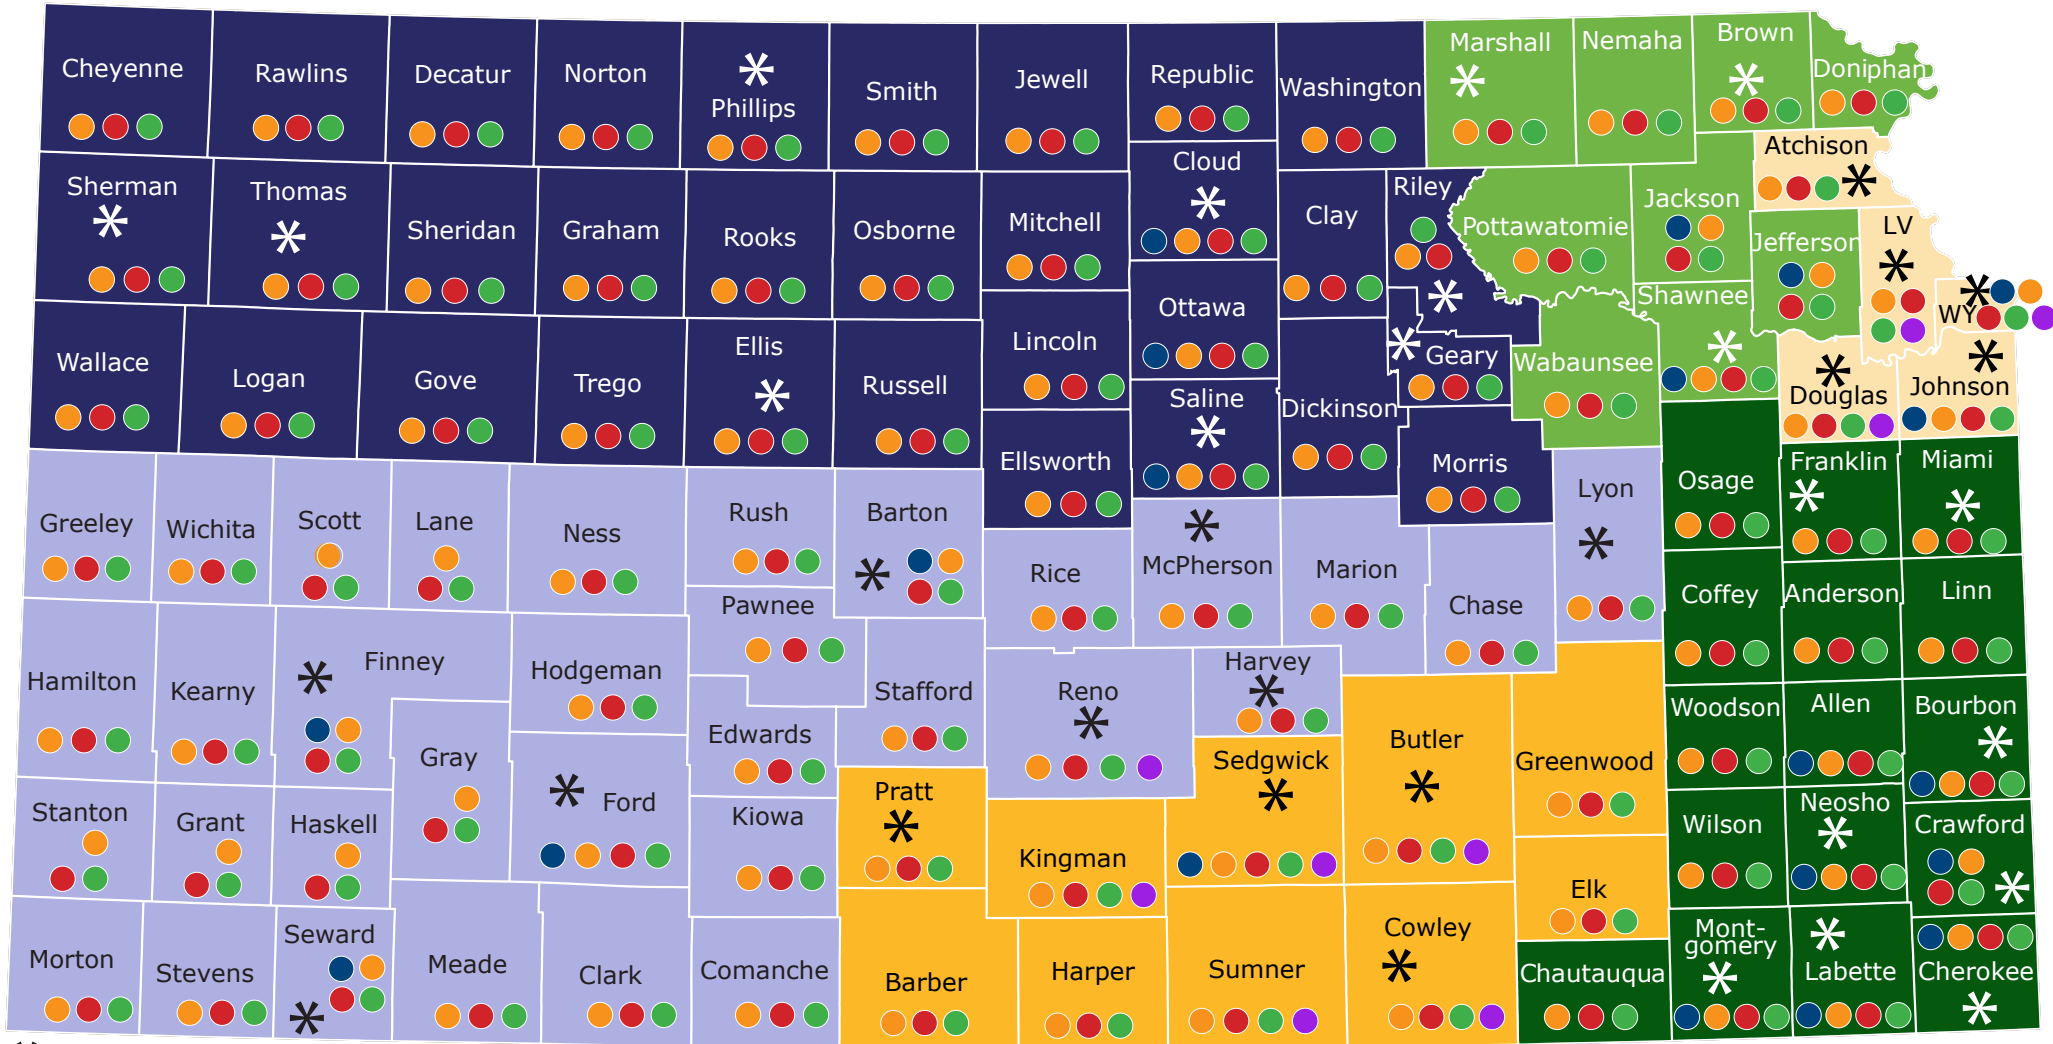

# Family First Prevention Services Act Programs

\* DCF Service Center

- Northwest
- Northeast
- Wichita
- Southwest
- Southeast
- Kansas City

- Mental Health
- Substance Use Disorder
- Parent Skill Building
- Kinship Navigator
- Other Primary Prevention Services