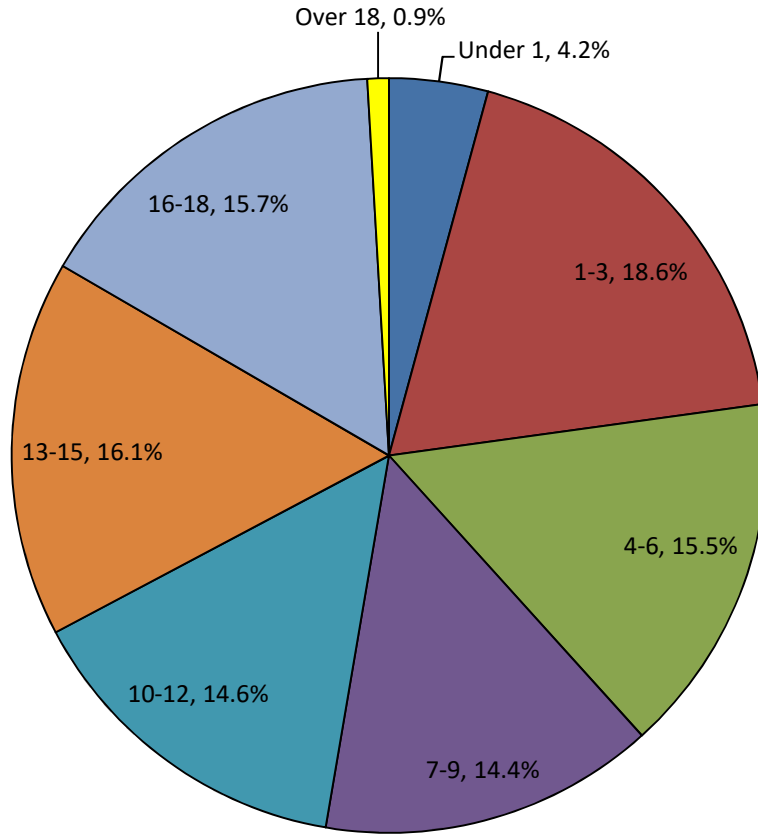

Children in Out of Home Placement by Age Groupings FY2020

On June 30, 2020

Age	#	%
Under 1	299	4.2%
1-3	1,312	18.6%
4-6	1,094	15.5%
7-9	1,015	14.4%
10-12	1,028	14.6%
13-15	1,139	16.1%
16-18	1,109	15.7%
Over 18	65	0.9%
Total	7,061	100.0%
Average Age:		9.0
Median Age:		9

Children in Out of Home Placement by Gender and Age FY2020
On June 30, 2020
By Gender

Gender	East Region		Kansas City Region		West Region		Wichita Region		Total	
	#	%	#	%	#	%	#	%	#	%
Female	852	47%	729	49%	1,040	49%	798	48%	3,419	48%
Male	959	53%	747	51%	1,064	51%	872	52%	3,642	52%
Total	1,811	100%	1,476	100%	2,104	100%	1,670	100%	7,061	100%

By Age

Age	East Region		Kansas City Region		West Region		Wichita Region		Total	
	#	%	#	%	#	%	#	%	#	%
0	62	3%	57	4%	86	4%	94	6%	299	4%
1	96	5%	89	6%	134	6%	106	6%	425	6%
2	129	7%	100	7%	114	5%	116	7%	459	7%
3	121	7%	93	6%	117	6%	97	6%	428	6%
4	90	5%	76	5%	124	6%	96	6%	386	5%
5	86	5%	64	4%	109	5%	84	5%	343	5%
6	87	5%	72	5%	111	5%	95	6%	365	5%
7	87	5%	75	5%	115	5%	84	5%	361	5%
8	95	5%	67	5%	111	5%	84	5%	357	5%
9	70	4%	67	5%	87	4%	73	4%	297	4%
10	104	6%	55	4%	107	5%	86	5%	352	5%
11	94	5%	76	5%	84	4%	88	5%	342	5%
12	94	5%	61	4%	104	5%	75	4%	334	5%
13	78	4%	78	5%	113	5%	89	5%	358	5%
14	119	7%	77	5%	106	5%	83	5%	385	5%
15	108	6%	78	5%	116	6%	94	6%	396	6%
16	102	6%	100	7%	135	6%	86	5%	423	6%
17	129	7%	126	9%	160	8%	80	5%	495	7%
18	49	3%	54	4%	49	2%	39	2%	191	3%
19	9	0%	9	1%	11	1%	11	1%	40	1%
20	2	0%	2	0%	10	0%	9	1%	23	0%
21	0	0%	0	0%	1	0%	1	0%	2	0%
22	0	0%	0	0%	0	0%	0	0%	0	0%
Total	1,811	100%	1,476	100%	2,104	100%	1,670	100%	7,061	100%